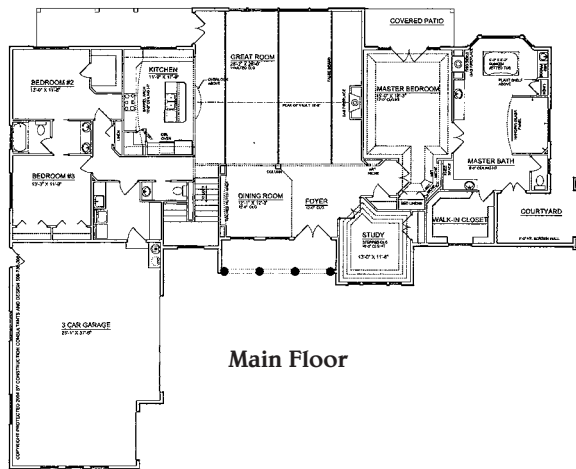

Solferino Construction, Inc.

1608 Meadow Hills Drive, WestCliffe
Richland

Solferino Construction and Cathryn Boyd Interiors have joined together to create an enchanting Tuscan-style home that blends the appeal of old world charm with the availability of well appointed present day lifestyle. It exhibits a distinctive aged-wash stucco exterior and Moroccan tile roof. The expansive great room, dining room, and stone fireplace/entertainment center are warm and comfortable and invite you to relax with a view. Open to the great room, a barreled ceiling in the kitchen crowns this generous space that boasts two islands for easy entertaining. The guest loft has a private bath, spectacular view, and balcony overlooking the great room. Experience the refreshing amenities of the master spa with a sunken jetted tub, oversized shower, fireplace, bar, and private outdoor garden retreat. This is truly a space where your creative energy can be restored. Two additional bedrooms share a bath and are on the opposite end of the home for added privacy. Come see and feel the difference of a Storybook Home.