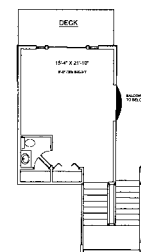

Solferino Construction, Inc.

1608 Meadow Hills Drive, WestCliffe
Richland

Solferino Construction and Cathryn Boyd Interiors have joined together to create an enchanting Tuscan-style home that blends the appeal of old world charm with the availability of well appointed present day lifestyle. It exhibits a distinctive aged-wash stucco exterior and Moroccan tile roof. The expansive great room, dining room, and stone fireplace/entertainment center are warm and comfortable and invite you to relax with a view. Open to the great room, a barreled ceiling in the kitchen crowns this generous space that boasts two islands for easy entertaining. The guest loft has a private bath, spectacular view, and balcony overlooking the great room. Experience the refreshing amenities of the master spa with a sunken jetted tub, oversized shower, fireplace, bar, and private outdoor garden retreat. This is truly a space where your creative energy can be restored. Two additional bedrooms share a bath and are on the opposite end of the home for added privacy. Come see and feel the difference of a Storybook Home.