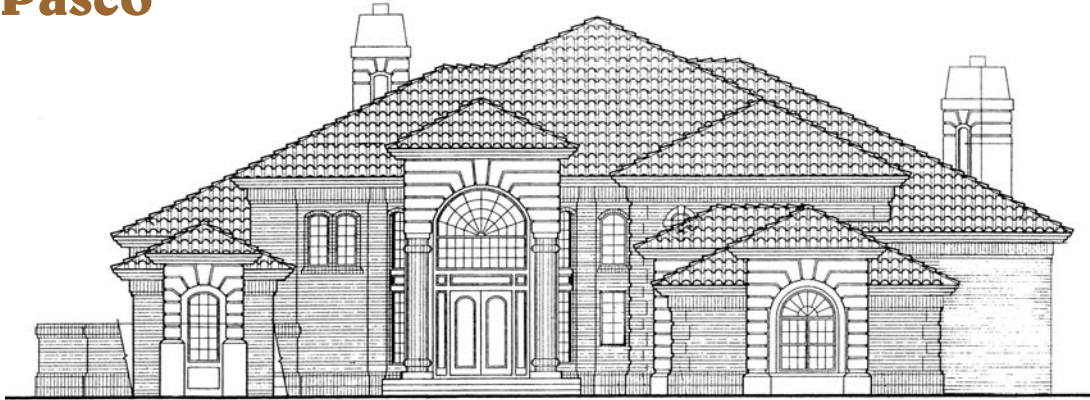

# Renz Construction, Inc.

7228 Rickey Road, Dream View Estates  
Pasco

21

The Mediterranean home contains of 4,573 square feet and sits on the banks of the Columbia River, making you feel as though you are at a luxurious resort. From the large crown molding throughout the home to the dome ceiling in the dining room, you will be swept away with all of the wonderfully unique features. This home also offers very high ceilings, large columns, radius interior walls, a curved staircase and a display of plastered walls, which are rarely seen in this area.