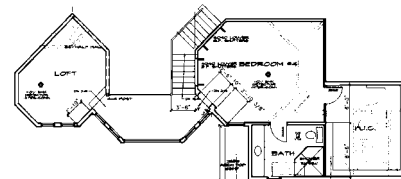

Upper Floor

RENZ CONSTRUCTION, INC.

(509) 545-9079