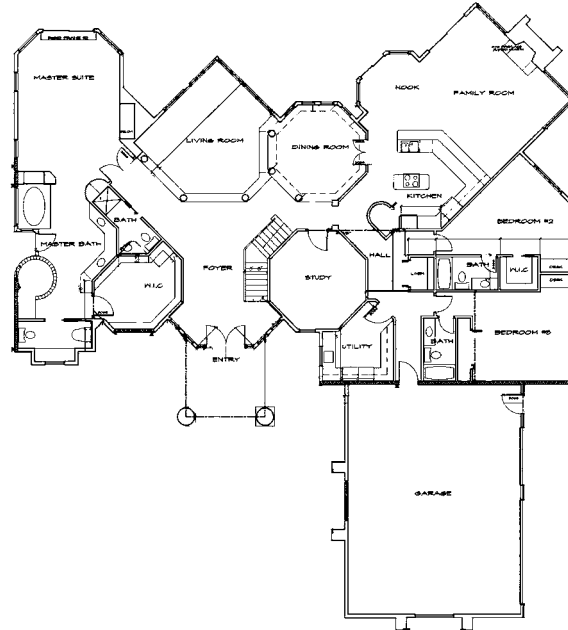

Renz Construction, Inc.

7228 Rickey Road, Dream View Estates
Pasco

21

The Mediterranean home contains of 4,573 square feet and sits on the banks of the Columbia River, making you feel as though you are at a luxurious resort. From the large crown molding throughout the home to the dome ceiling in the dining room, you will be swept away with all of the wonderfully unique features. This home also offers very high ceilings, large columns, radius interior walls, a curved staircase and a display of plastered walls, which are rarely seen in this area.

Renz Construction, Inc. was the winner of the 2000, 2002, and 2003 Parade of Homes Peoples Choice Awards. Renz Construction has a solid reputation of building fine custom homes throughout the Tri-Cities for more than 18 years. Jeff Renz has established a long-lasting relationship with his employees and the people with whom he does business.

He also wants to ensure new homeowners that the experience of building their dream home should be a wonderful memory to look back upon.

Main Floor

RENZ CONSTRUCTION, INC.

(509) 545-9079