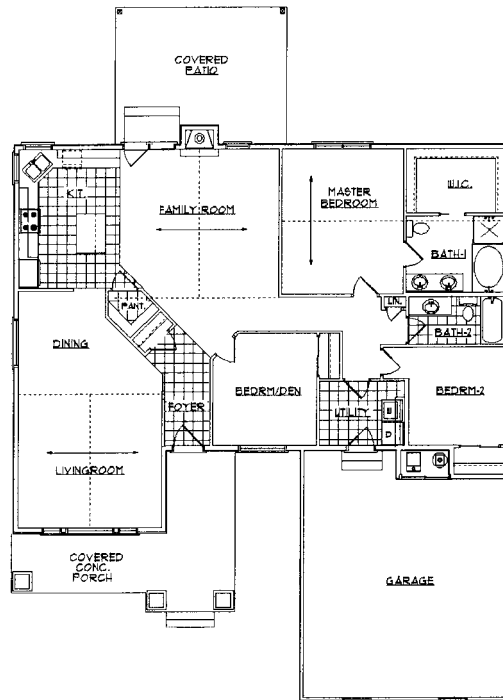

24

Tucked away from the city on a 1/2 acre parcel, the “The Morning Dove” is a home that welcomes its guests with warmth and richness. As you step inside, you’ll immediately notice the emphasis on the open space. Designed for formal and informal living, “The Morning Dove” easily transforms itself to accommodate your best friends with style and grace. Like a friend, this beautiful home is filled with wonderful qualities and meant to provide its owners with warmth and lasting memories.

“Mahalo Homes” is a family-owned business. We’re here to build your home to your lifestyle. Every home is your own family’s floorplan. “You Are the Designer” and we are here to make your dream come true. Keith and Corlis Sexton, husband and wife, have been in the business for at least 30 years, building from San Diego and Coeur d’Alene to Richland. Clint Sexton, son, has been in the business 10 years, working for us and working in Seattle for Dow Construction building multi-million dollar homes. Our team, as builders and our trade contractors, is here to provide our customers with an exclusive standard of living that they have earned through their hard work and perseverance.