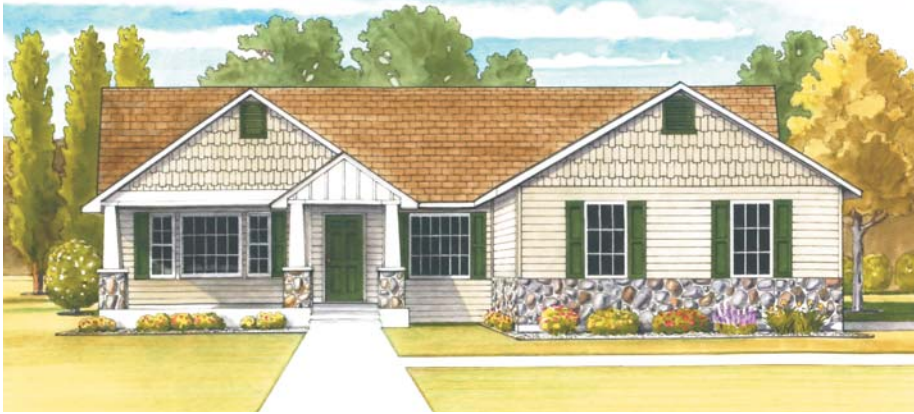

Mahalo Homes

6716 Buttercreek Court, Buttercreek
Pasco

24

Tucked away from the city on a 1/2 acre parcel, the “The Morning Dove” is a home that welcomes its guests with warmth and richness. As you step inside, you’ll immediately notice the emphasis on the open space. Designed for formal and informal living, “The Morning Dove” easily transforms itself to accommodate your best friends with style and grace. Like a friend, this beautiful home is filled with wonderful qualities and meant to provide its owners with warmth and lasting memories.

“Mahalo Homes” is a family-owned business. We’re here to build your home to your lifestyle. Every home is your own family’s floorplan. “You Are the Designer” and we are here to make your dream come true. Keith and Corlis Sexton, husband and wife, have been in the business for at least 30 years, building from San Diego and Coeur d’Alene to Richland. Clint Sexton, son, has been in the business 10 years, working for us and working in Seattle for Dow Construction building multi-million dollar homes. Our team, as builders and our trade contractors, is here to provide our customers with an exclusive standard of living that they have earned through their hard work and perseverance.