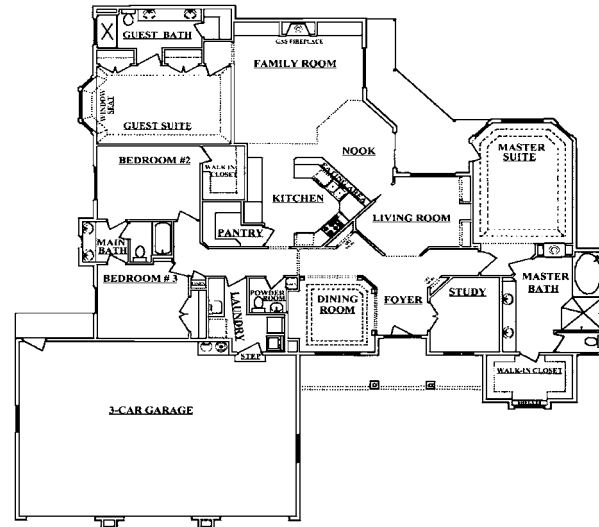

# Integrity Builders & Design, Inc.

425 Criterion Drive, Applewood Estates  
Richland

12

The Buchanan design is one of our more popular designs, as well as one of the most versatile. Each home is customized to owner's individual style. The elegance and beauty of this home shine throughout. The grand entry invites you into an open foyer, dramatic ceilings and architecture. The master suite comforts you with a bayed sitting area and see-through fireplace into the bath. The kitchen, with its granite countertops, wine cellar and alternating height cabinetry, has everything one could desire. Full built-in entertainment center in the family room and elaborate details throughout the home show how dedicated Ron and Leila Bowden are at taking every effort to make your dream home come true.