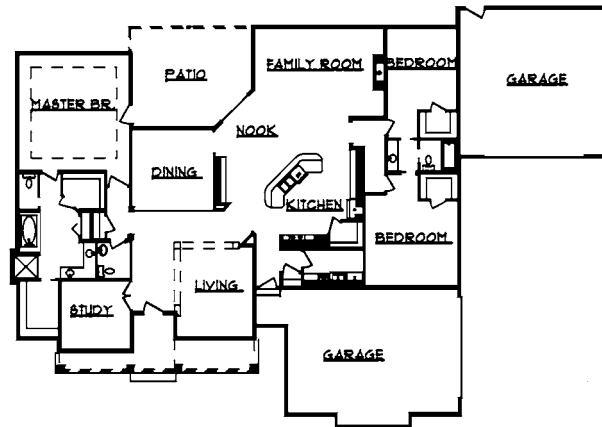

# Don Pratt Construction, Inc.

77005 Badger Meadow Drive  
Country Meadows, Kennewick

Style and luxury describe this year's Don Pratt Construction, Hinkley X Design, a favorite among our enthusiasts. Large decorative pillars and stucco finish greet you at the grand entrance. The foyer flows with spacious ceilings and beautiful woodwork with attention to every detail. The unique kitchen, with an abundance of knotty alder cabinets and solid granite countertops, will win over the chef. Unwind from the day in the master suite featuring volume step ceilings, a palatial master bath, walk-in tile shower and garden tub. Step onto the relaxing covered patio and enjoy a view of beautiful Country Meadows, a quiet retreat just minutes from the city.